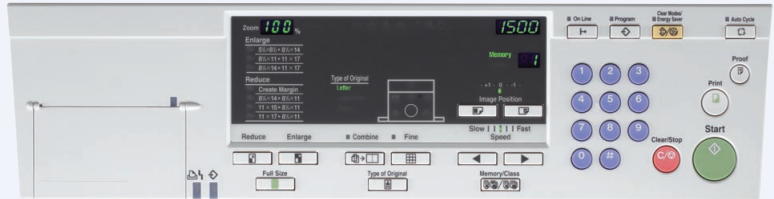

Gestetner

High-Volume Printing That's Reliable & Economical

COPY PRINTER

5430

5430

COPYPRINTER

There's another way to handle extended print runs. It saves wear and tear on your copier, it's faster, and it will cut your printing costs dramatically. It's the Gestetner 5430 CopyPrinter, a 300 dpi, digital printing system that produces up to 120 clear, crisp copies per minute and offers high-quality imaging on a variety of paper types and sizes, even 11" x 17" sheets.

Don't just copy it, make it better. The 5430 offers varied print resolution. That means that printing jobs in Text or Text/Photo modes are optimized for image content. At the same time, you have reduction, enlargement and zoom features, as well as the ability to rotate images for printing.

Easy and economical. Using the Gestetner 5430 CopyPrinter for jobs of 50 or more copies lowers your cost per-copy to typically less than a half-cent.

A new, simplified operating panel presents frequently used function keys at the front in a logical, intuitive display. More specialized functions are controlled by covered, out-of-sight keys that are accessed as needed. Paper-loading and master-setting are a breeze.